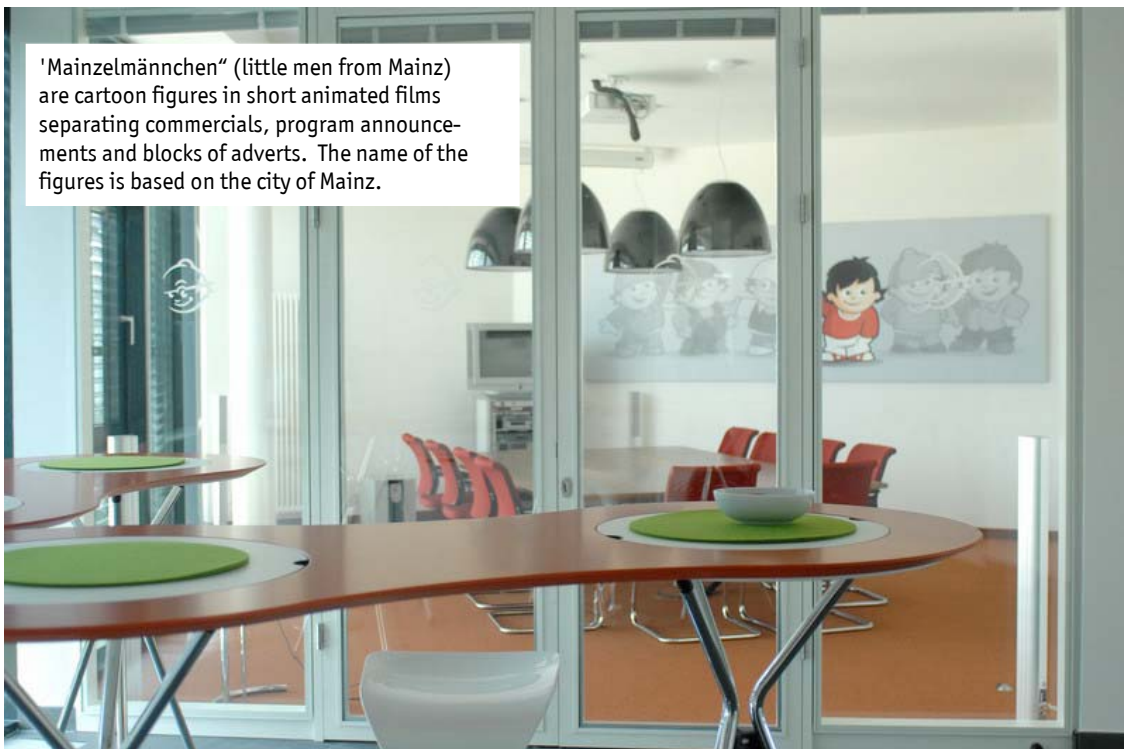

The Mainzelmännchen (cartoon figures) have a new home!
In summer 2010, the ZDF Werbefernsehen GmbH moved into a new building on "media" hill in Mainz, which is only a stone's throw away from the broadcasting centre of German TV company. This part of the company handles the sale of advertising time. The new offices are organized in different ways and are supplemented with numerous conference rooms and a meeting area.

'Mainzelmännchen' (little men from Mainz) are cartoon figures in short animated films separating commercials, program announcements and blocks of adverts. The name of the figures is based on the city of Mainz.