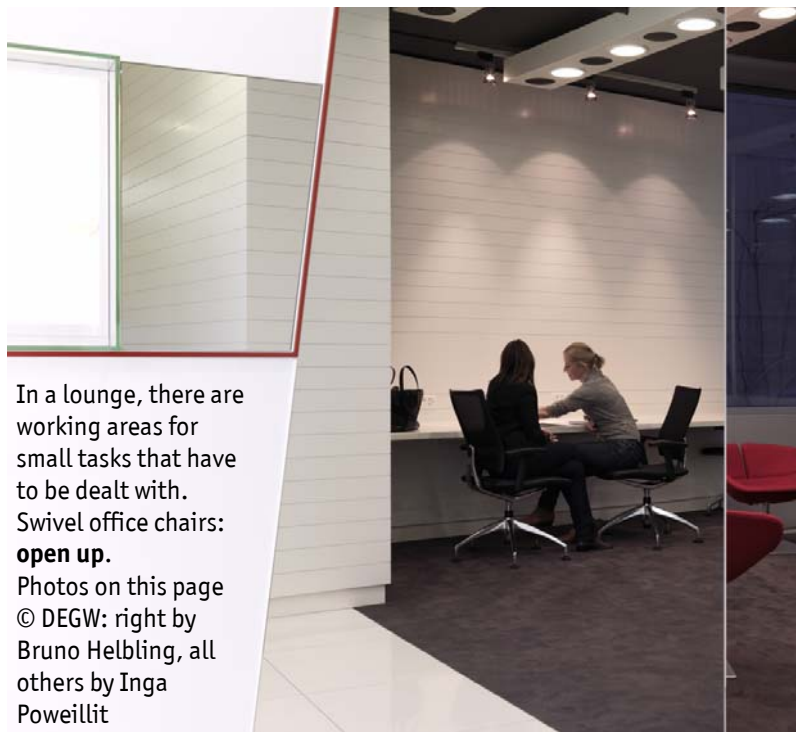

**Cardinal Health, Rolle, Switzerland**  
**Architecture: DEGW, London**

Cardinal Health  
Rolle  
Route de la Vallee  
Switzerland

Completion date: 2009  
Products:  
**open up, open mind,  
activation, invitation, no  
limits, on stage, talk about**

In a lounge, there are working areas for small tasks that have to be dealt with. Swivel office chairs: **open up**. Photos on this page © DEGW: right by Bruno Helbling, all others by Inga Poweillit

Break room and small kitchen furnished with **on stage** and **no limits**

Conference rooms furnished with **no limits** tables and **open up** cantilever chairs. Photos © DEGW: top by Bruno Helbling, bottom by Inga Poweillit

**Cardinal Health, Rolle, Switzerland**  
**Architecture: DEGW, London**

Cardinal Health  
Rolle  
Route de la Vallee  
Switzerland

Completion date: 2009  
Products:  
**open up, open mind,**  
**activation, invitation, no**  
**limits, on stage, talk about**

Conference situation with  
**no limits** tables and **open**  
**up** cantilever chairs.  
Photos on this page:  
© DEGW top: Bruno  
Helbling, bottom Inga  
Powellit